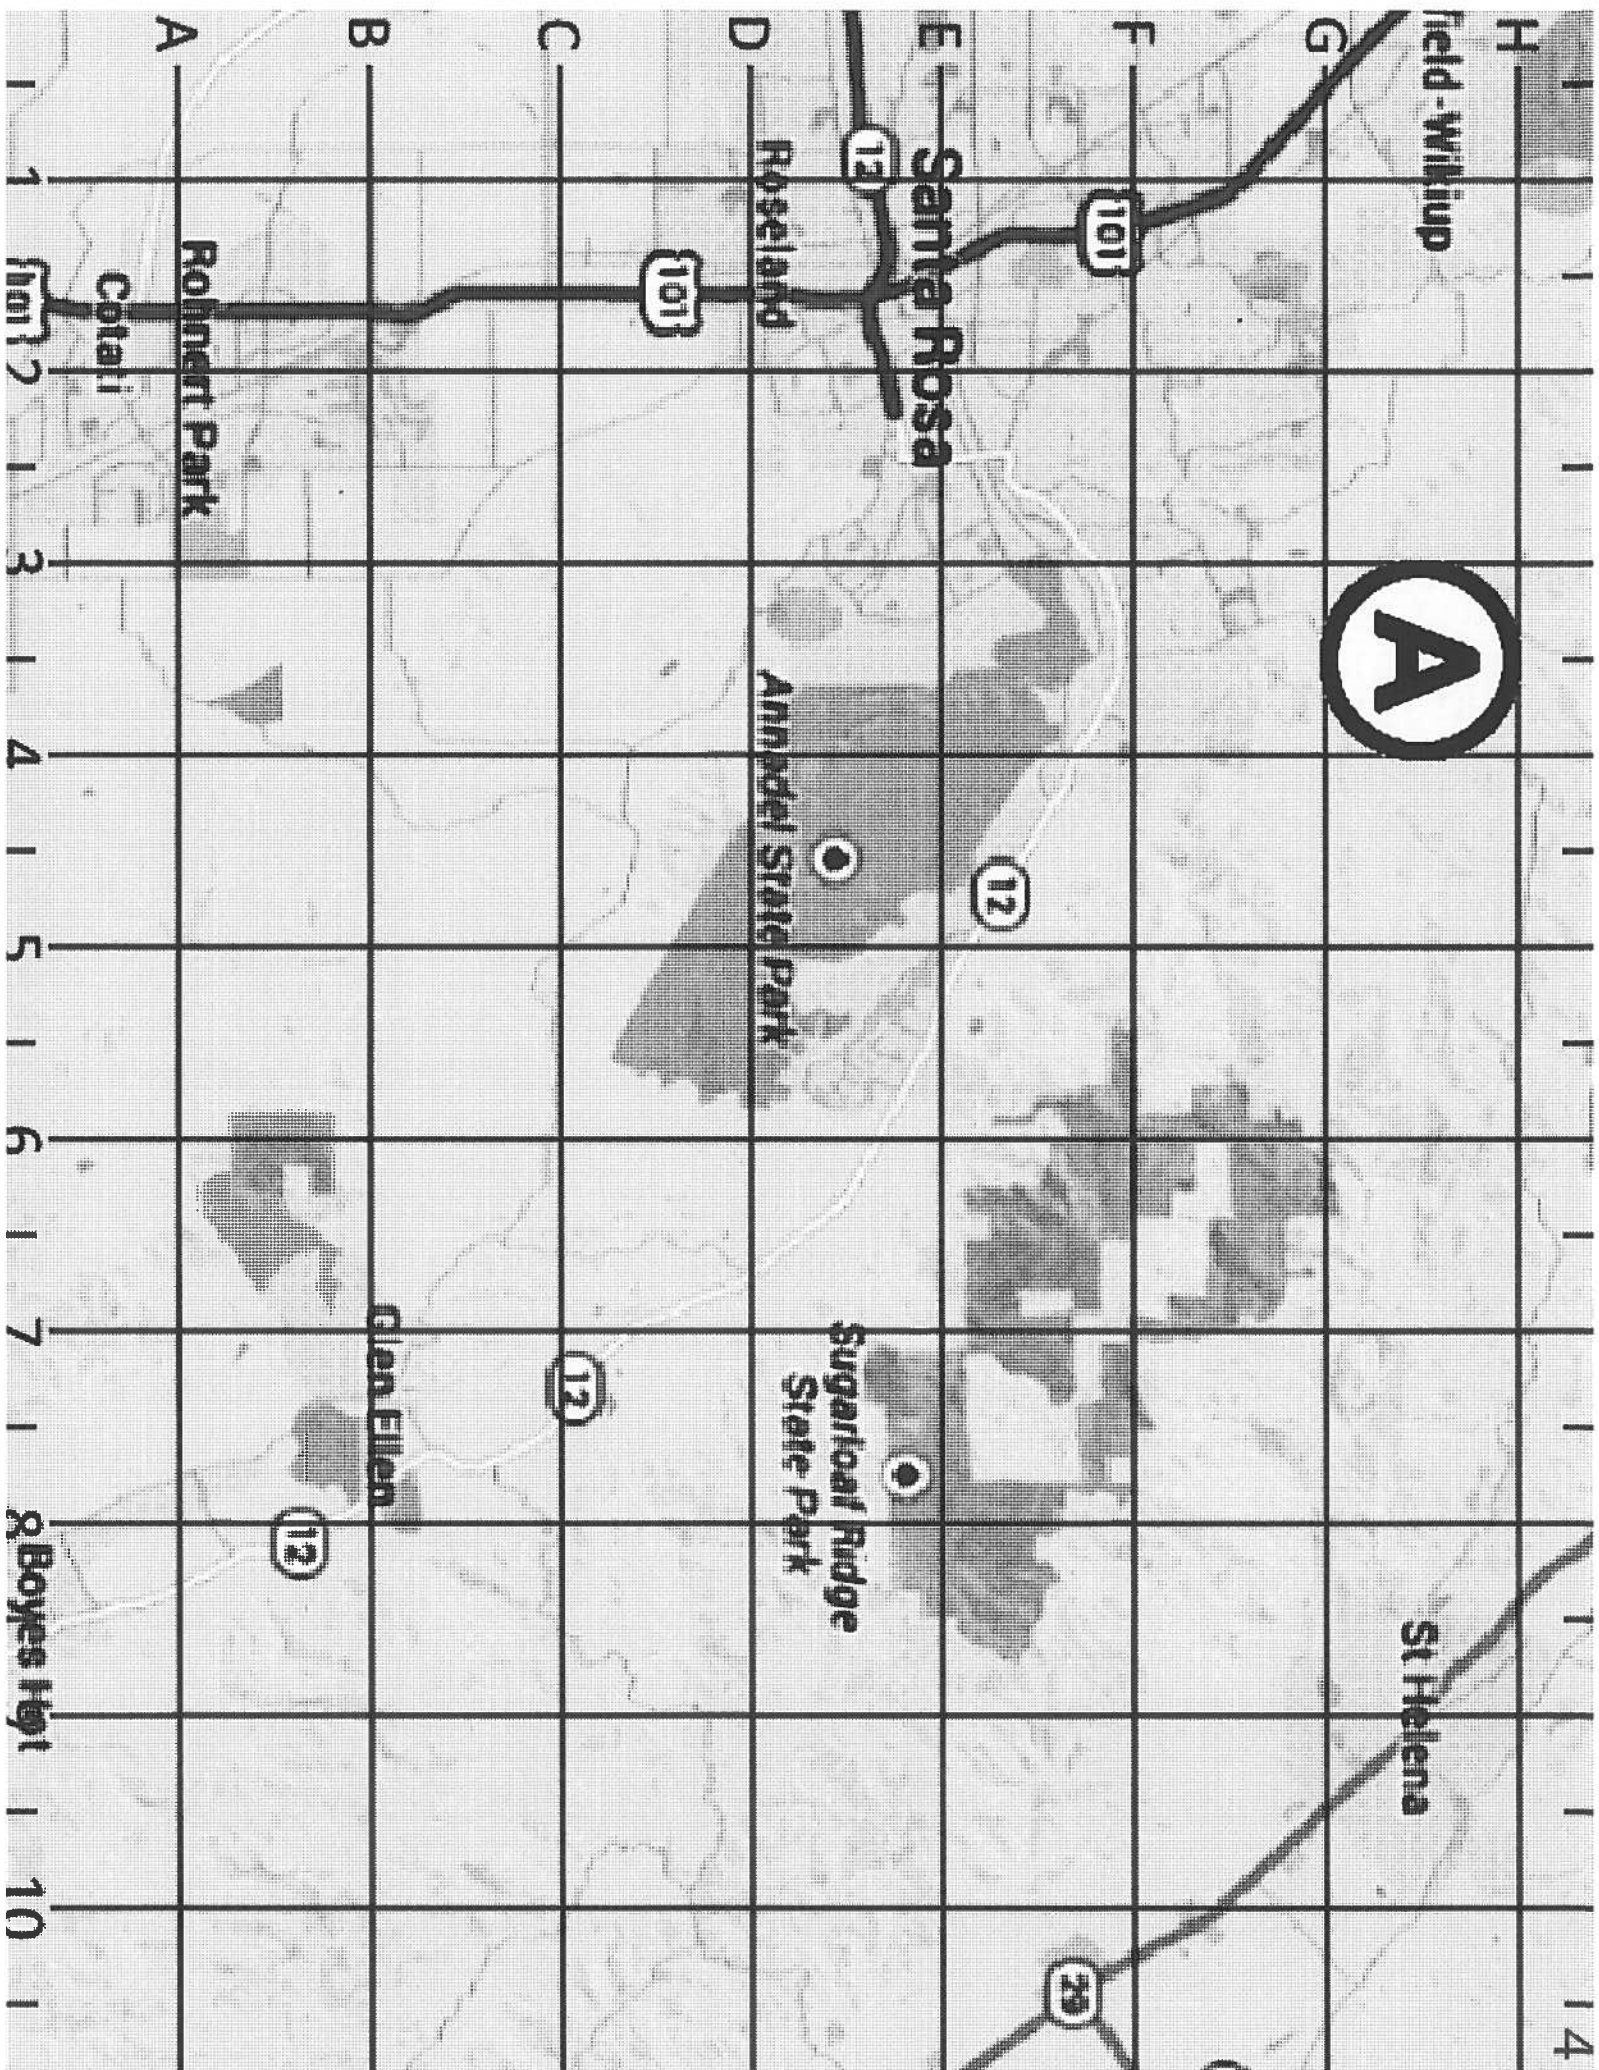

Roseland

Annapal State Park

Sugarloaf Ridge State Park

Clean Eileen

Rollmont Park

Cotati

Yountville

South Creek State  
Wildlife Area

1.5

TRANS ARE

City

Rio Vista

Bay

1  
1  
2  
1  
3  
1  
4  
1  
5  
1  
6  
1  
7  
1  
8  
1  
9  
1  
10  
1

B

C