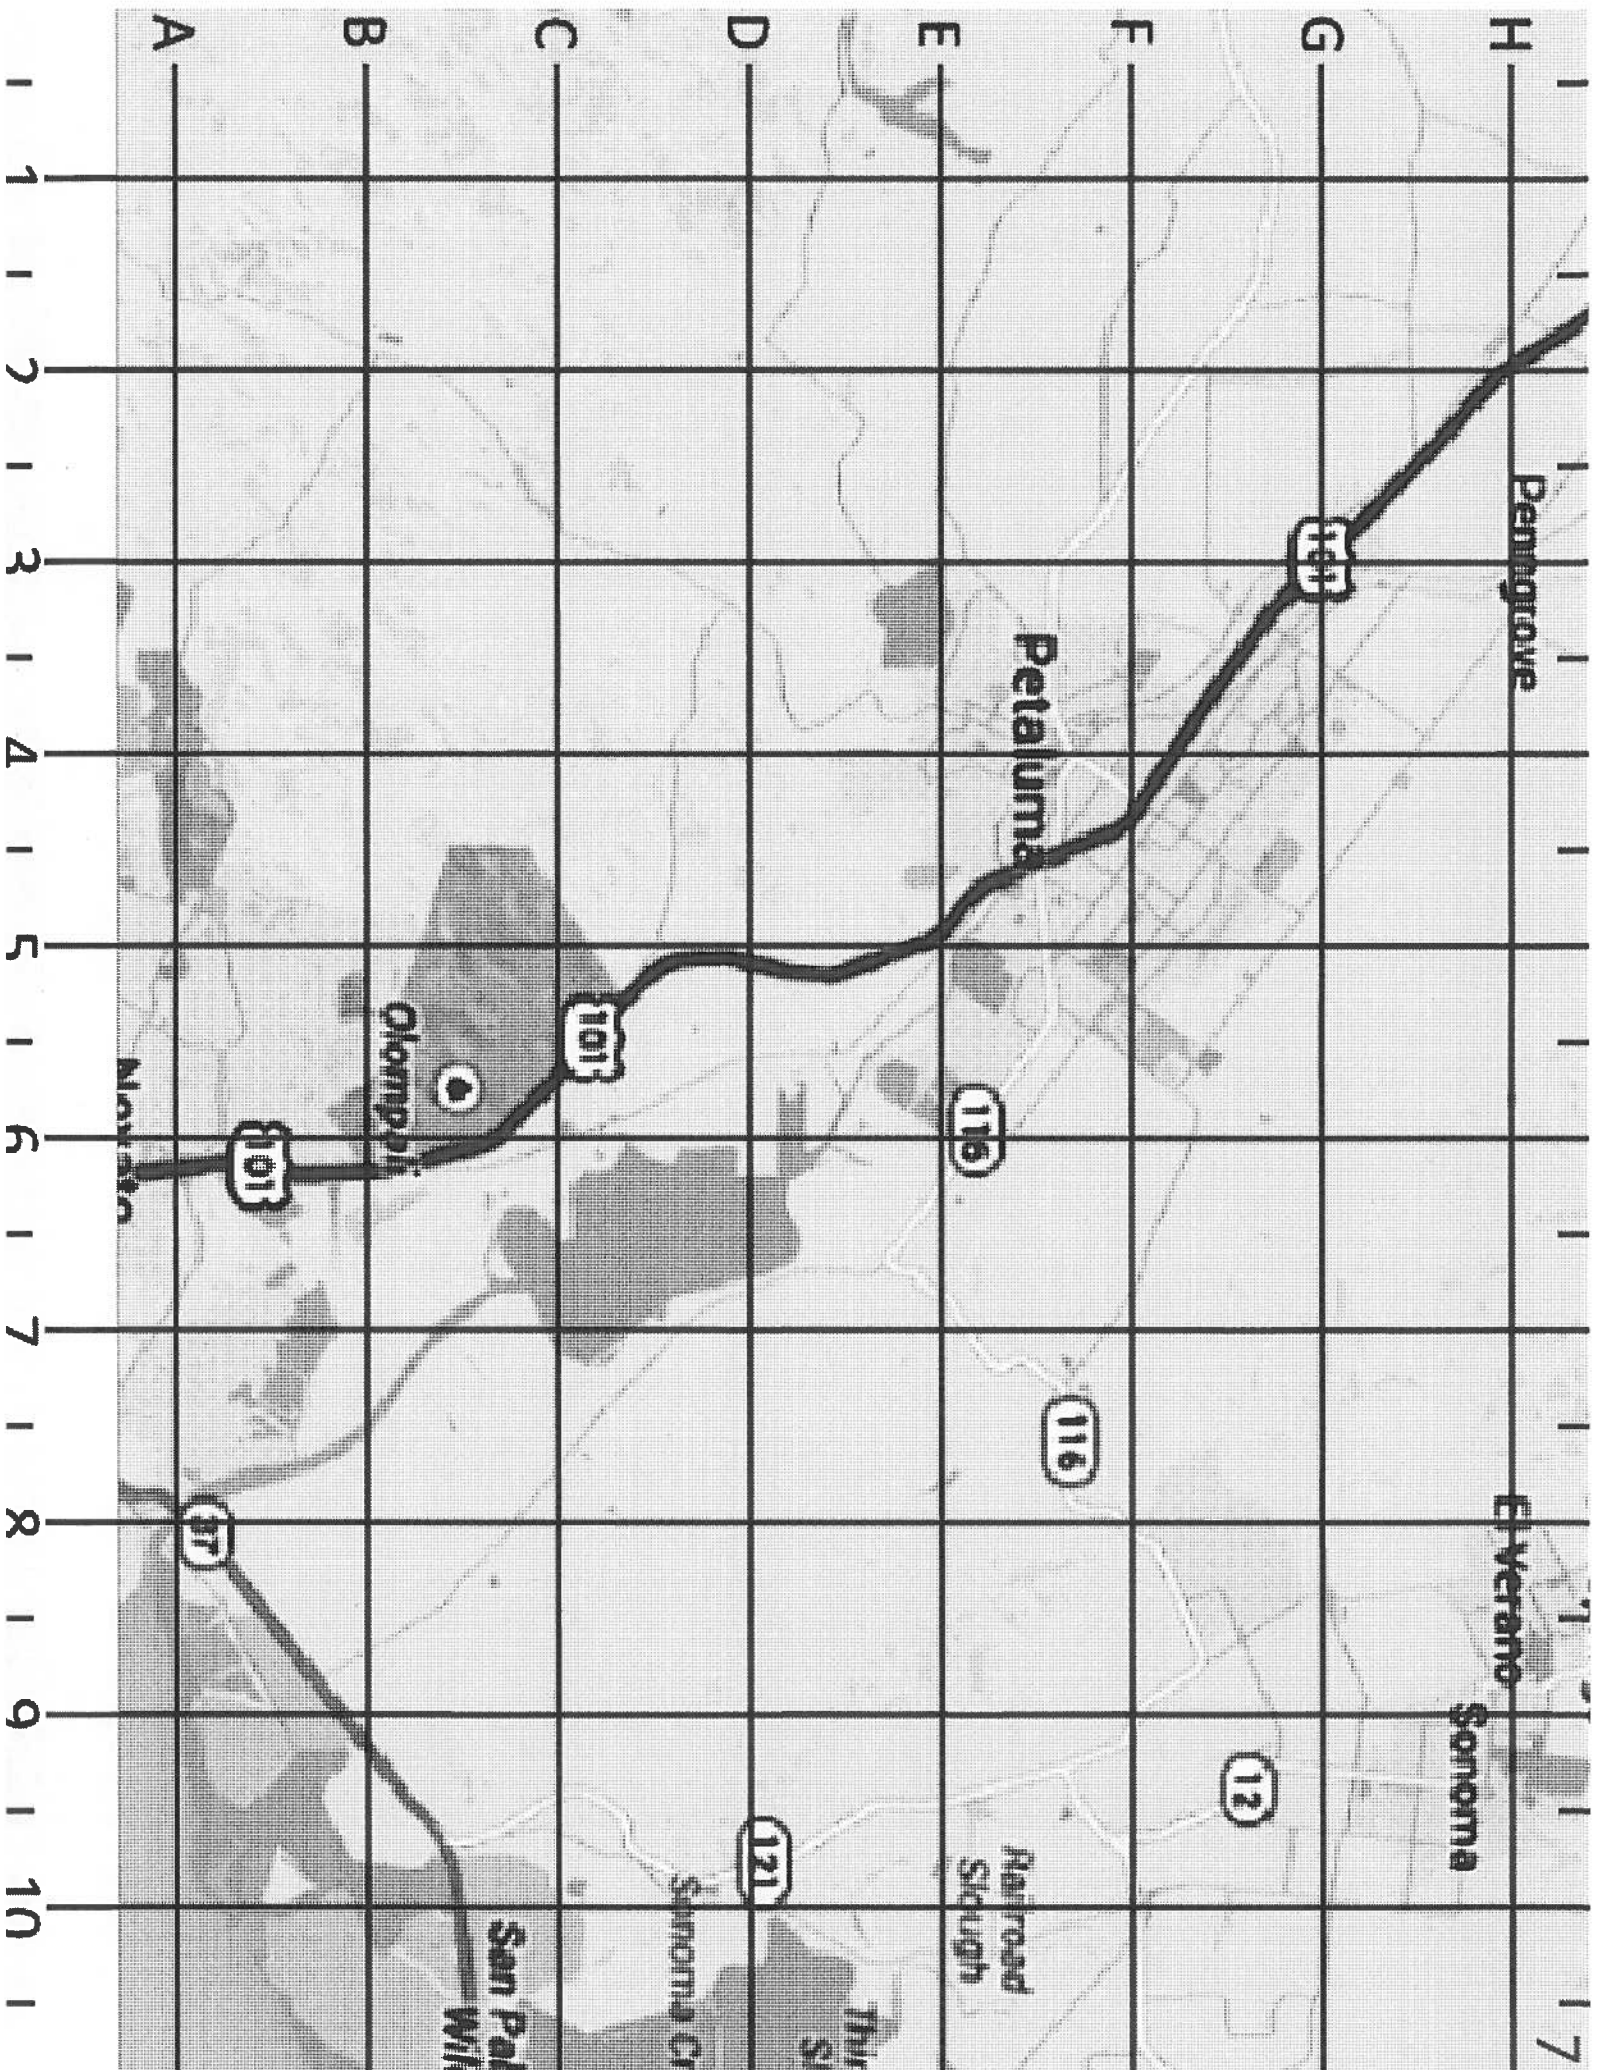

Roseland

Annapal State Park

Sugarloaf Ridge State Park

Clean Eileen

Rollmont Park

Cotati

Yountville

South Creek State  
Wildlife Area

1.5

TRANS ARE

City

Rio Vista

Bay

1  
1  
2  
1  
3  
1  
4  
1  
5  
1  
6  
1  
7  
1  
8  
1  
9  
1  
10  
1

B

C

D

E

F

G

H

12

12

13